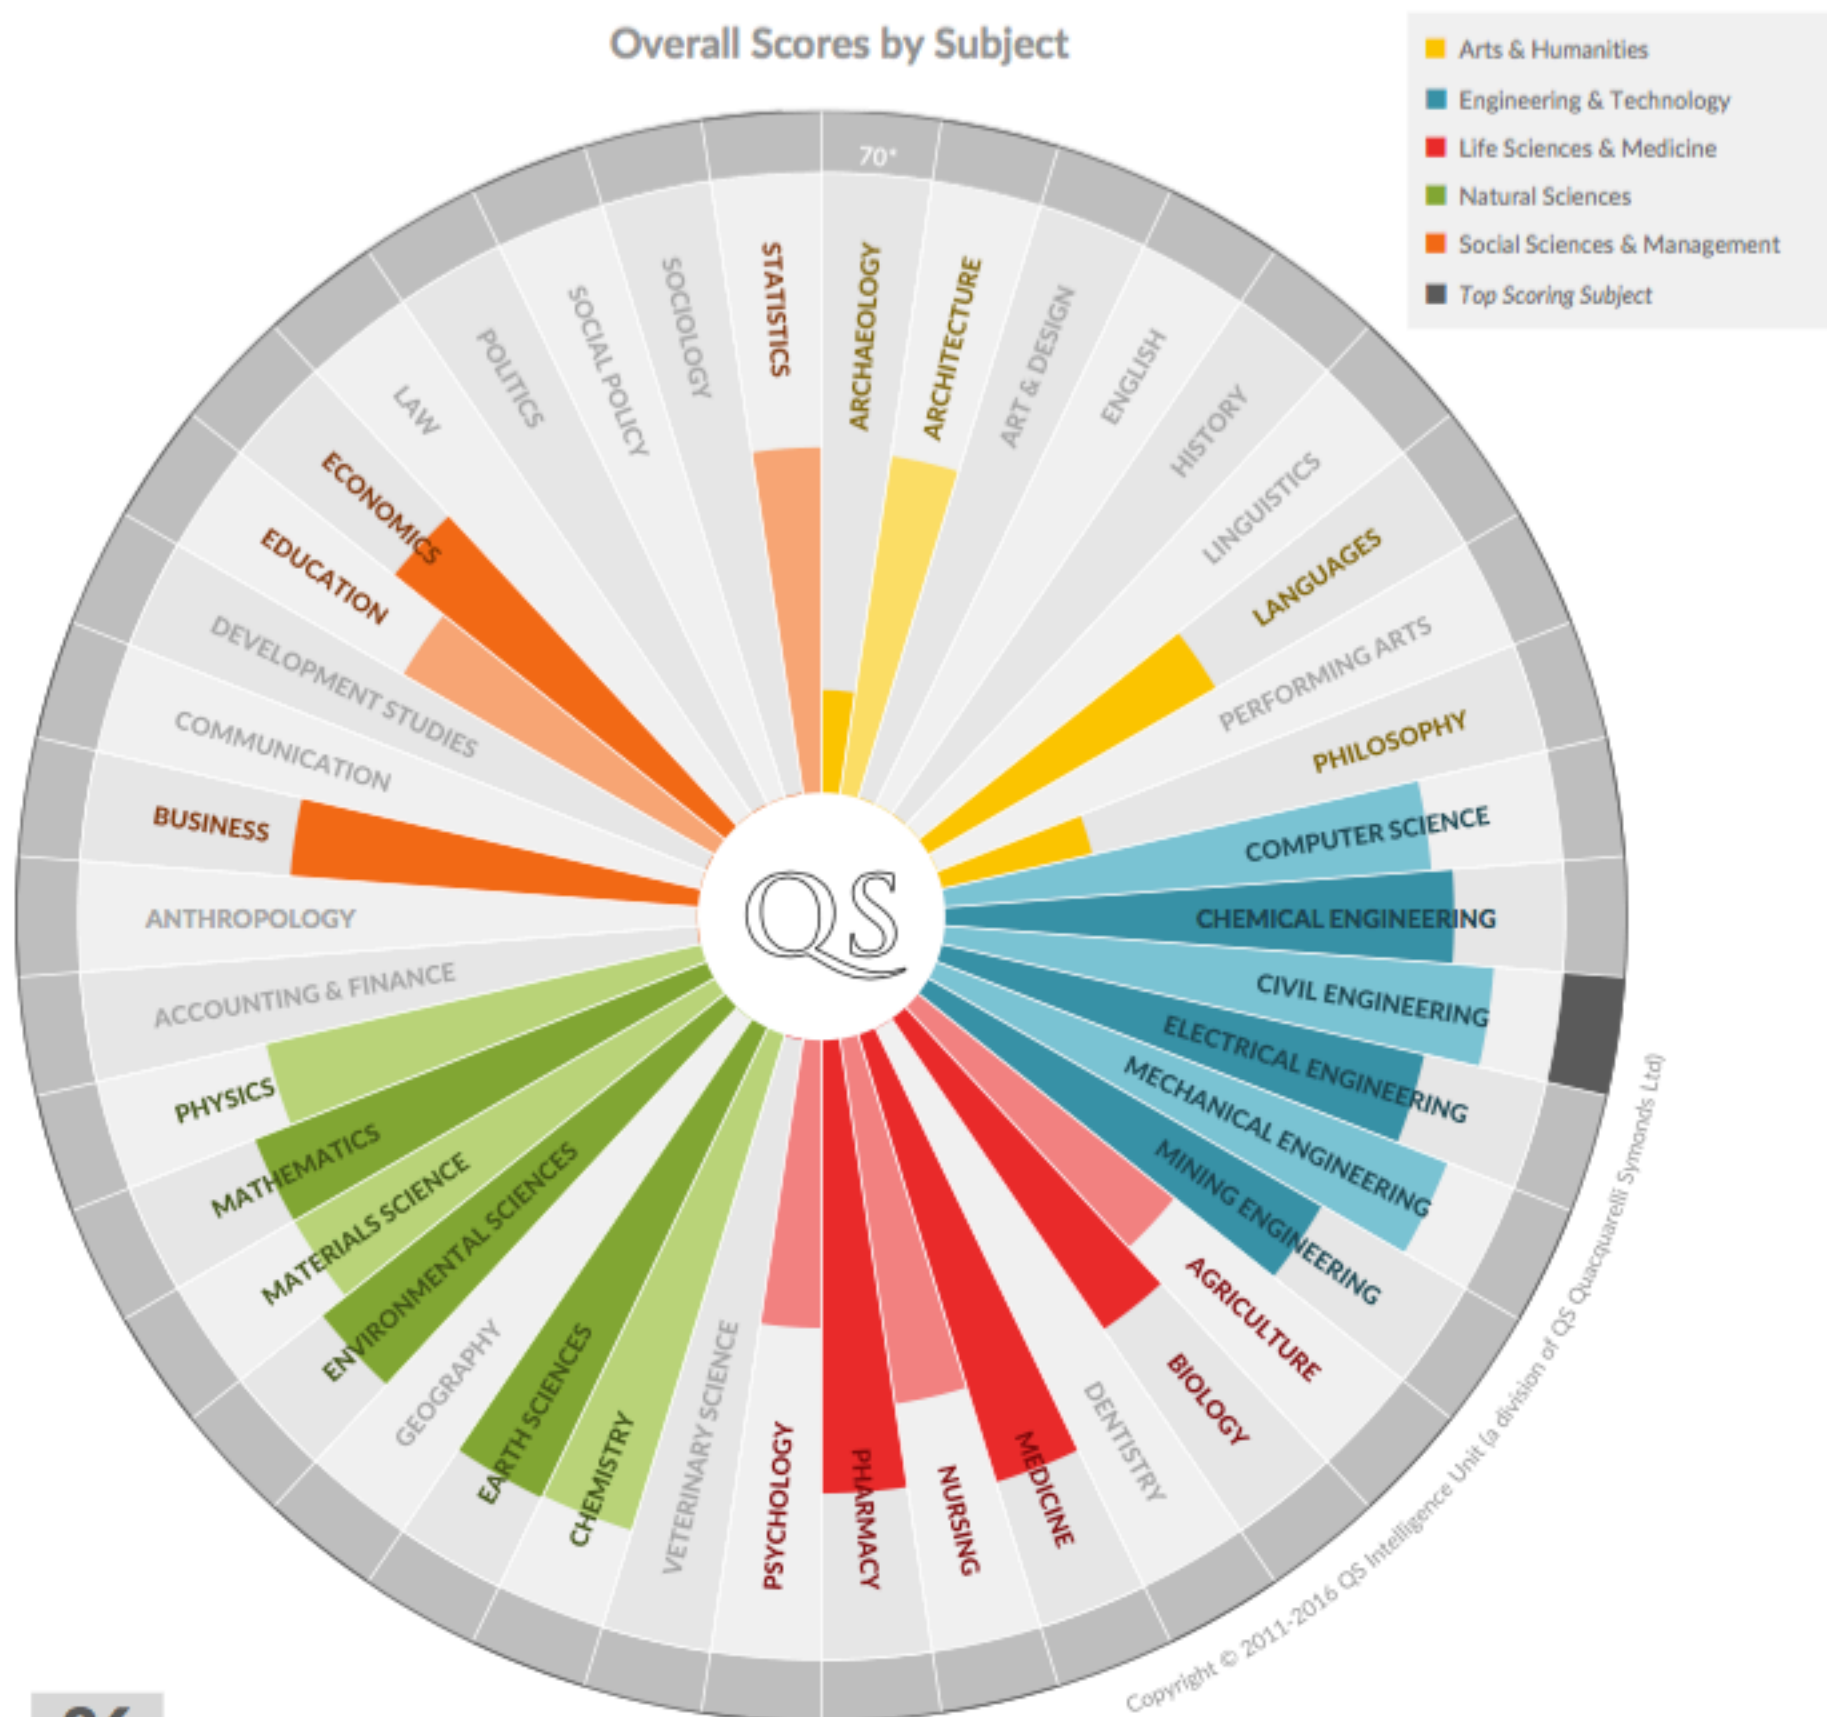

UNIVERSITY OF PATRAS

Overall Scores by Subject

SCORED IN **26** SUBJECT

RANKED IN **7** SUBJECTS

* The maximum possible score in any subject is 100 but the scale here is dynamically set to highlight the differences between disciplines at the given university