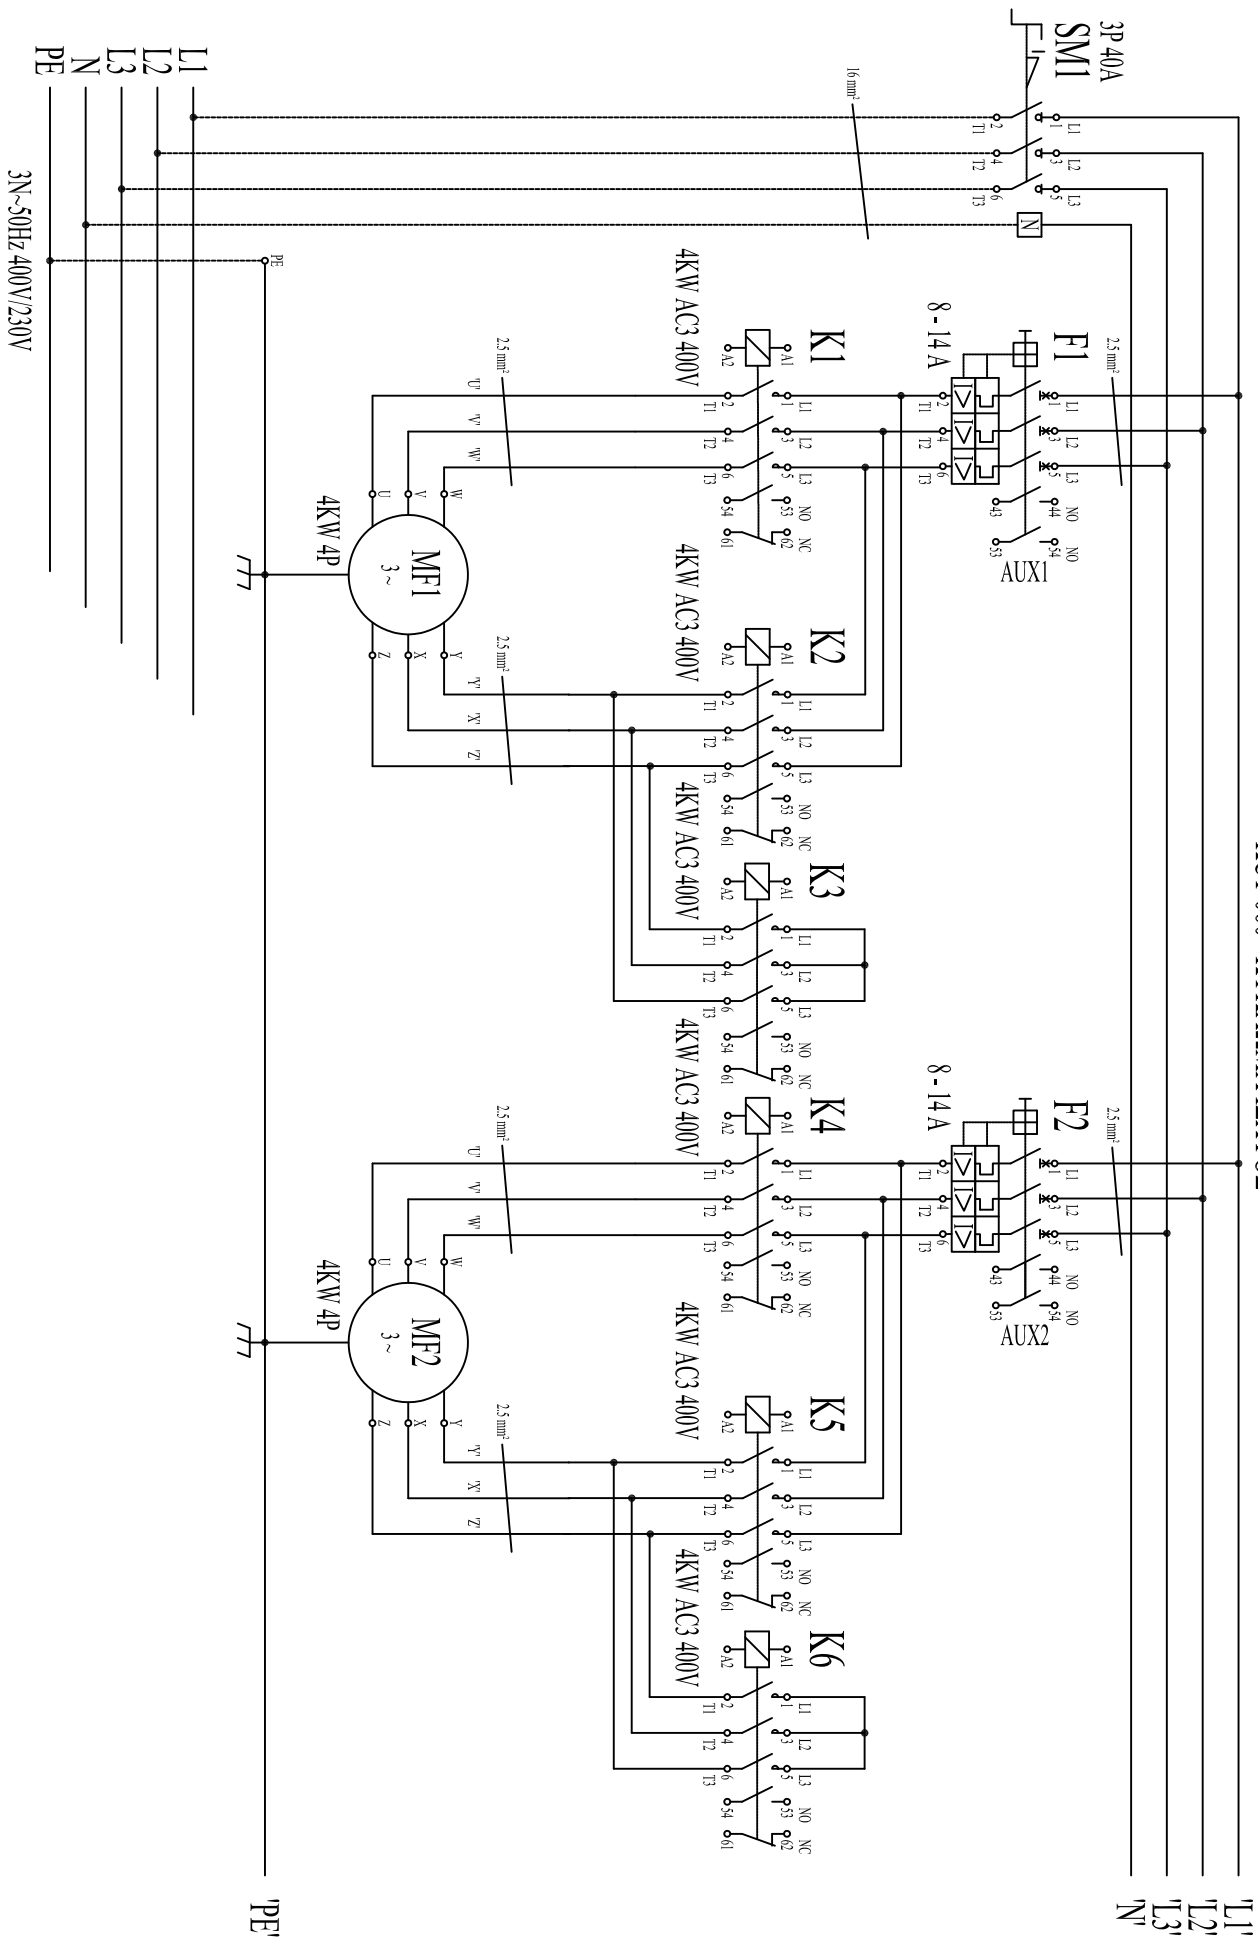

# KCT 060 KYKΛOMA IΞXYOΣ

REVISIONS		DRAWING TITLE: ELECTRICAL DIAGRAM	
DATE	DESIGNED	DRAWING No.:	PAGE
2021	IL	KCT 060	1
	APPROVED BY	BELONGS TO:	
		KYKΛOMA IΞXYOΣ	
		ΑΝΕΜΟΤΗΤΗΕΣ 3-4	