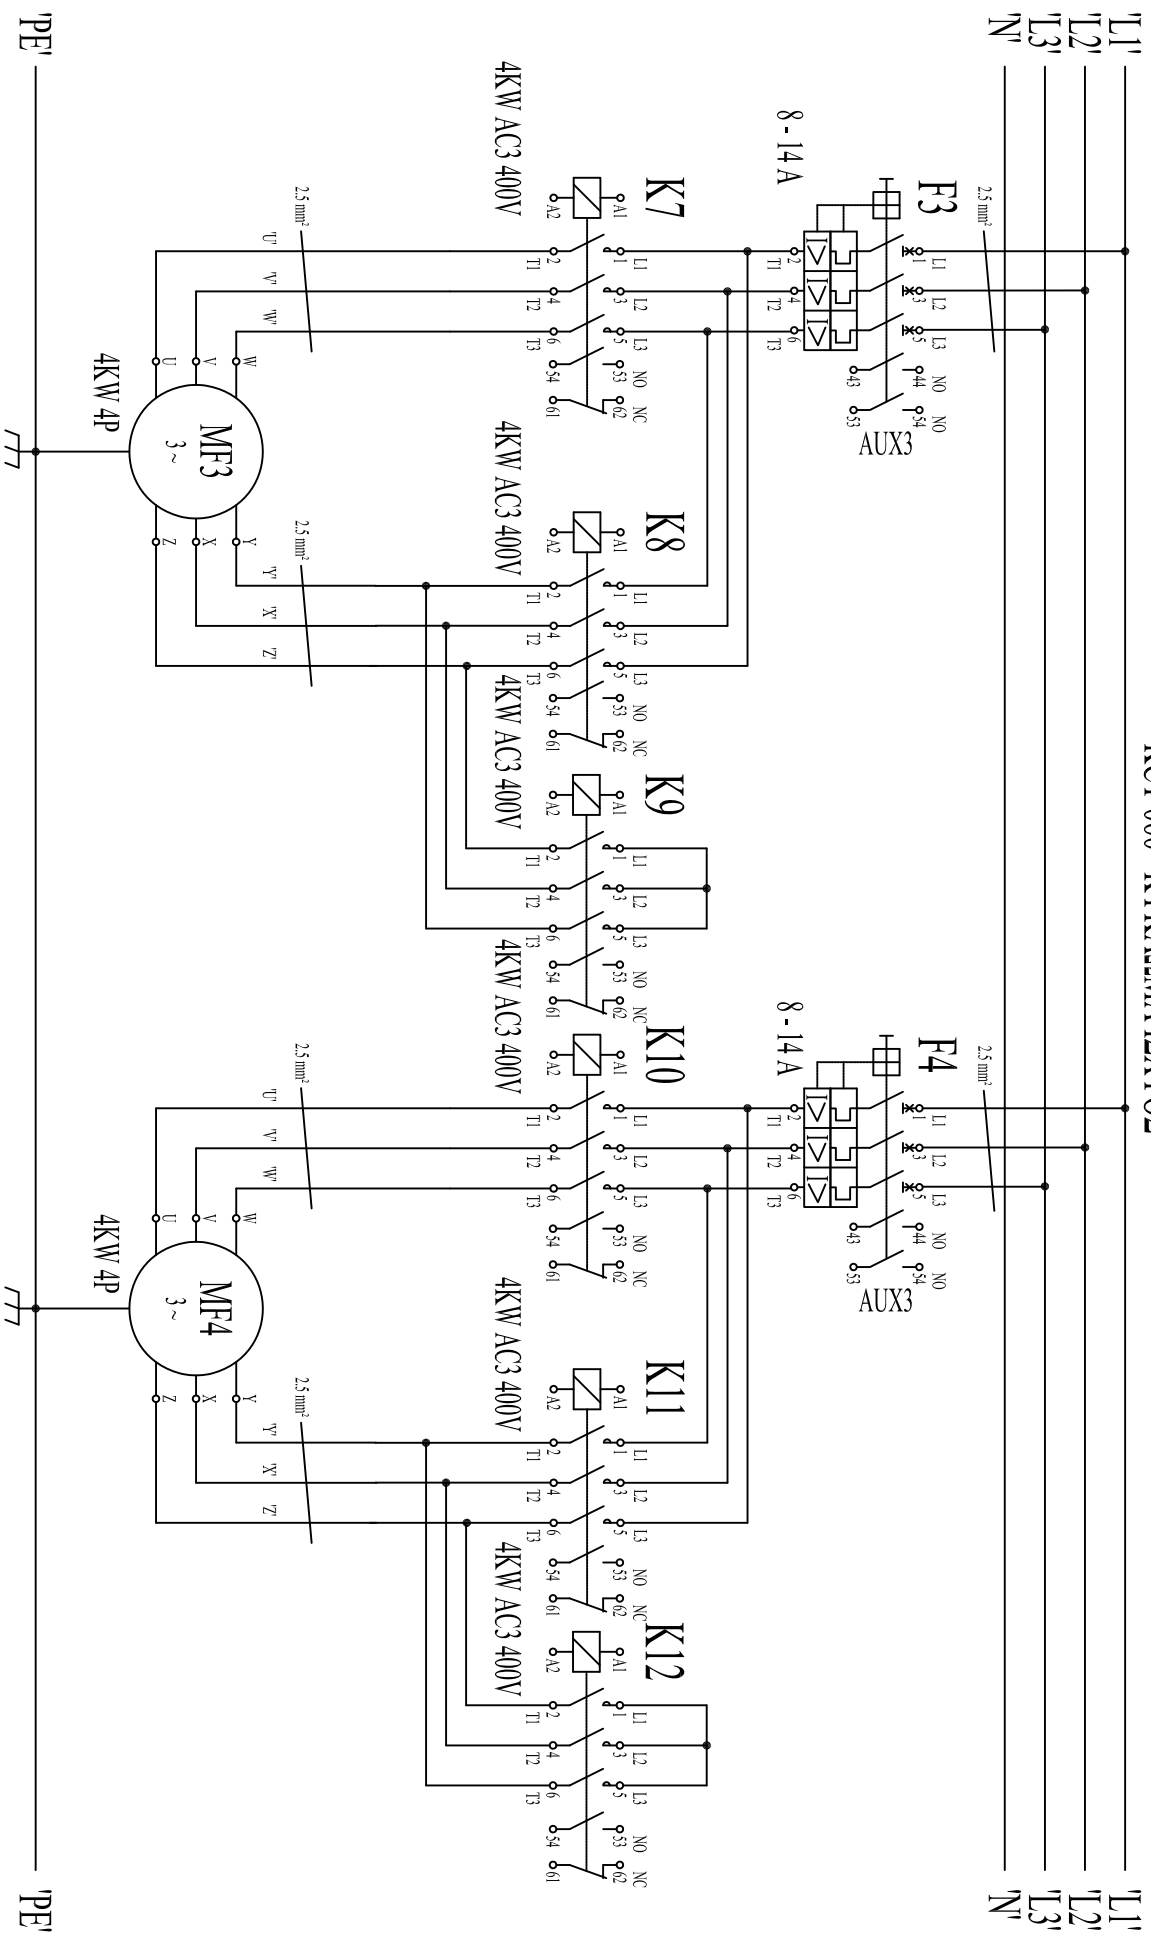

# ΚΤΙ 060 ΚΥΚΛΩΜΑ ΠΕΧΥΟΣ

REVISIONS		DRAWING TITLE: ELECTRICAL DIAGRAM	
DATE	DESIGNED	DRAWING No.:	PAGE
2021	IL	ΚΤΙ 060	2
		BELONGS TO:	
		ΑΝΕΜΟΠΗΡΕΣ-4	
		APPROVED BY:	
		REPLACES:	